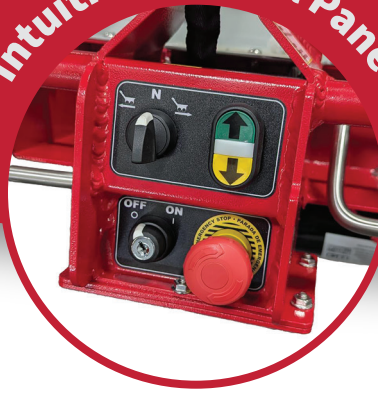

With its motor assistance, the Companion Cart simplifies the transport of pig carcasses, tools, and everyday equipment, optimizing your workflow and making daily tasks safer, easier, and more efficient. Tailored to meet the specific demands of pig farming, this innovative solution will quickly become an indispensable tool on your farm.

MINIMAL MAINTENANCE

Requires no lubrication and is compatible with pressure washers, while its puncture-proof tires guarantee reliable performance.

Ro-Main

Innovation, Performance, Simplicity

Puncture-Proof Tires

Designed for repeated use, these puncture-proof, urethane-filled all-terrain tires ensure reliable performance across various terrains, providing enhanced durability and minimizing downtime.

Intuitive Control Panel

The easy-to-use control panel offers simple operation with forward, reverse, and neutral settings, allowing for smooth and controlled movement.

Powerful Winch

With a 2000 lbs capacity and a 24V electric system, this winch is built to handle heavy loads with efficiency and durability.